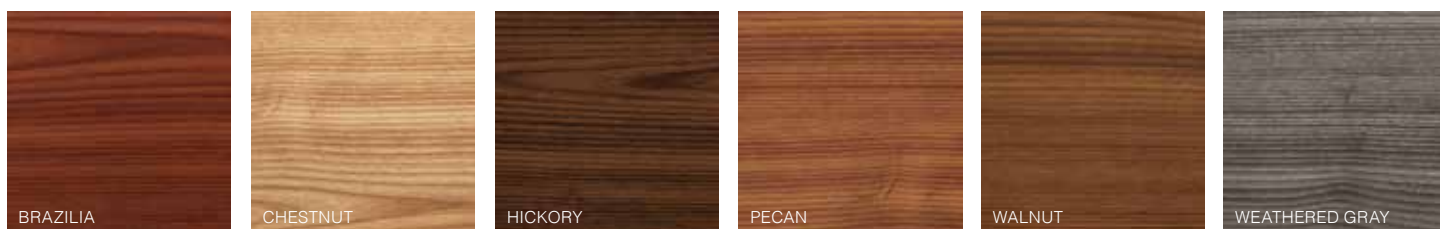

## Complete your next outdoor environment transformation with Zuri® Fascia.

Zuri® Premium Decking distinguishes itself on every level, from beautiful presence to low-maintenance durability—and Zuri® fascia is the ideal accent. It can be used below the deck or on a stair riser. Plus, it comes in a variety of perfectly complementary colors.