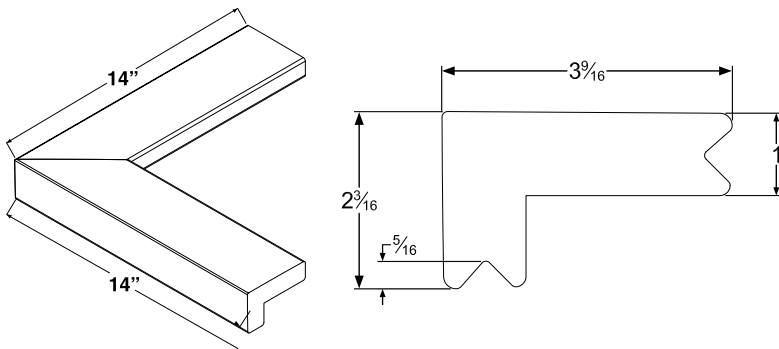

Pre-fab Corners

Raise your decking profile with Zuri.