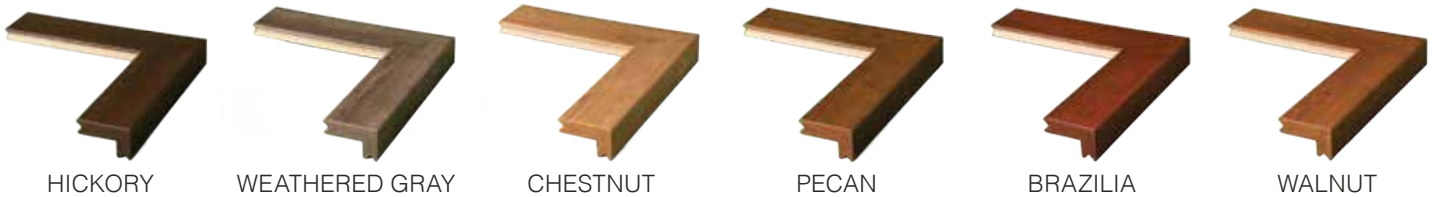

ZURI[®]

PREMIUM DECKING

THE PERFECT CORNER
EVERY TIME

Zuri® Pre-Fabricated Corners

Zuri® Premium Decking distinguishes itself on every level, from beautiful presence to low-maintenance durability. Our pre-fabricated corners are no different. Available in a variety of stunning colors, our pre-fab corners will save you time and look amazing while doing it.

- Suitable for use with trim and stairs
- Saves significant time: no need to fabricate corners on the job site

AVAILABLE IN ALL ZURI® PREMIUM DECKING COLORS

HICKORY

WEATHERED GRAY

CHESTNUT

PECAN

BRAZILIA

WALNUT

Sold two per box

Pre-fab Corners

Raise your decking profile with Zuri.