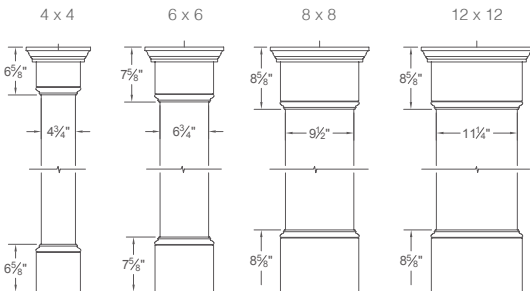

Traditional Series

SEE HOW TRANSFORMATIONAL TRADITIONAL CAN BE.

Often overlooked but never overrated, the ornate details of our Traditional column wraps sublimely enhance classic home styles, like the Colonial.

We've made them available in 8'6", 10' and 12' lengths and 4x4, 6x6, 8x8 and 12x12 to ensure the right fit in both preassembled or knock down kit options. Plus they're made with highly durable, low-maintenance PVC that won't rot, warp or sag. So you get a great look that lasts.

Available Colors: