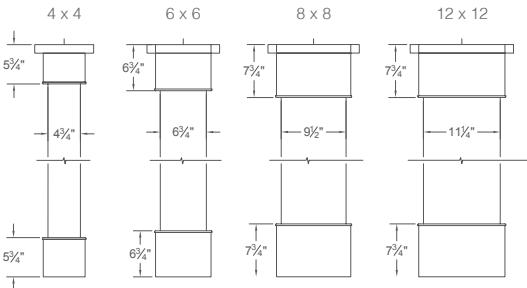

Available Colors:

Craftsman Series

GORGEOUS FROM THE GROUND UP.

Channel the confident, purposeful presence of Craftsman-style homes with column wraps of the same name.

Our products are made to endure long after installation to resist warping, sagging and rotting. You'll find versatility in the options we offer, from 4x4, 6x6, 8x8 and 12x12 dimensions and 8'6", 10' and 12' lengths. Available in preassembled or knock down kits.

Available Colors:

Note: For Inside Dimension, subtract 1" from Outside Dimension

TAPERED COLUMN WRAP

STATELY AND SUBSTANTIAL.

Our tapered column wraps come in two distinct capital and base styles: Traditional to complement the ornate detailing of classic homes and Craftsman to match the simple, sturdy design of those homes.

Each ready-to-assemble tapered style is available in size options to ensure the right fit: 5' and 6' lengths and 10x6, 12x8 and 16x12 dimensions.

Available Colors: White

Craftsman

Traditional

Note: For Inside Dimension, subtract 1" from Outside Dimension