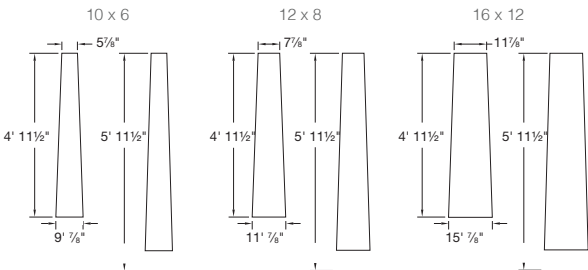

Each ready-to-assemble tapered style is available in size options to ensure the right fit: 5' and 6' lengths and 10x6, 12x8 and 16x12 dimensions.

Available Colors: White

Craftsman

Traditional

Note: For Inside Dimension, subtract 1" from Outside Dimension