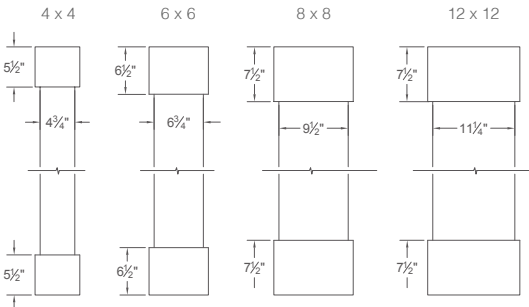

Contractor Series

WHO SAYS BEAUTY AND EASE ARE MUTUALLY EXCLUSIVE?

When it comes to upgrading a home's exterior, start simple. Continue with the sleek, minimalist lines of our Contractor series column wraps, an effortless complement to contemporary homes.

Don't fret about finding the perfect fit—our Contractor series is available in 4x4, 6x6, 8x8 and 12x12 in 8'6", 10' and 12' lengths in both preassembled or knock down kit options. Every style is designed to stand up to the elements, so all homeowners have to do is stand back and admire.

Available Colors: