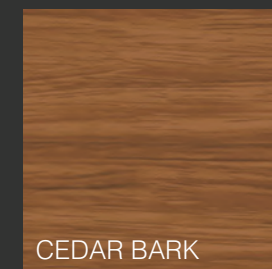

Push exteriors
forward with
the perfect
complement.

Premium Colors

MULTI-TONAL WOODGRAINS.

MULTI-LEVEL GORGEOUS.

Our premium colors contain panels with multiple dark, mid and lighter tonalities. When intermixed on a wall it creates a natural look, emulating the way real wood takes on stain.

DISTINCTIVE SHADES OF SLEEK

Project a full range of options, lending visual stopping power to all kinds of accents.

Traditional Colors

Traditional Colors offer a stained woodgrain look.

A one-of-a-kind,
high-design,
low-maintenance
sensation.