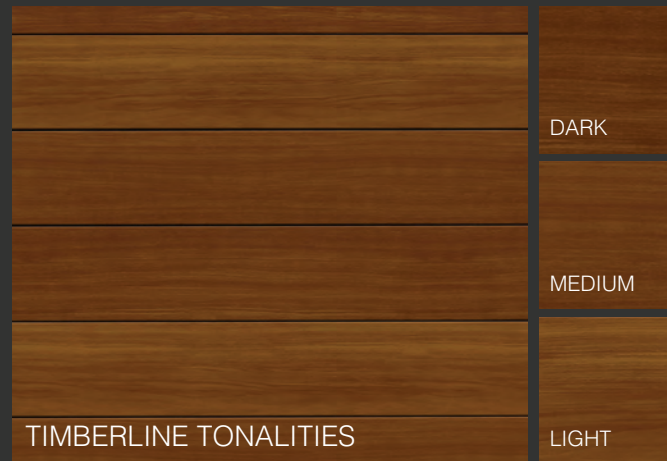

Push exteriors
forward with
the perfect
complement.

Premium Colors

MULTI-TONAL WOODGRAINS.

MULTI-LEVEL GORGEOUS.

Our premium colors contain panels with multiple dark, mid and lighter tonalities. When intermixed on a wall it creates a natural look, emulating the way real wood takes on stain.

DISTINCTIVE SHADES OF SLEEK

Project a full range of options, lending visual stopping power to all kinds of accents.

Traditional Colors

Traditional Colors offer a stained woodgrain look.

A one-of-a-kind,
high-design,
low-maintenance
sensation.