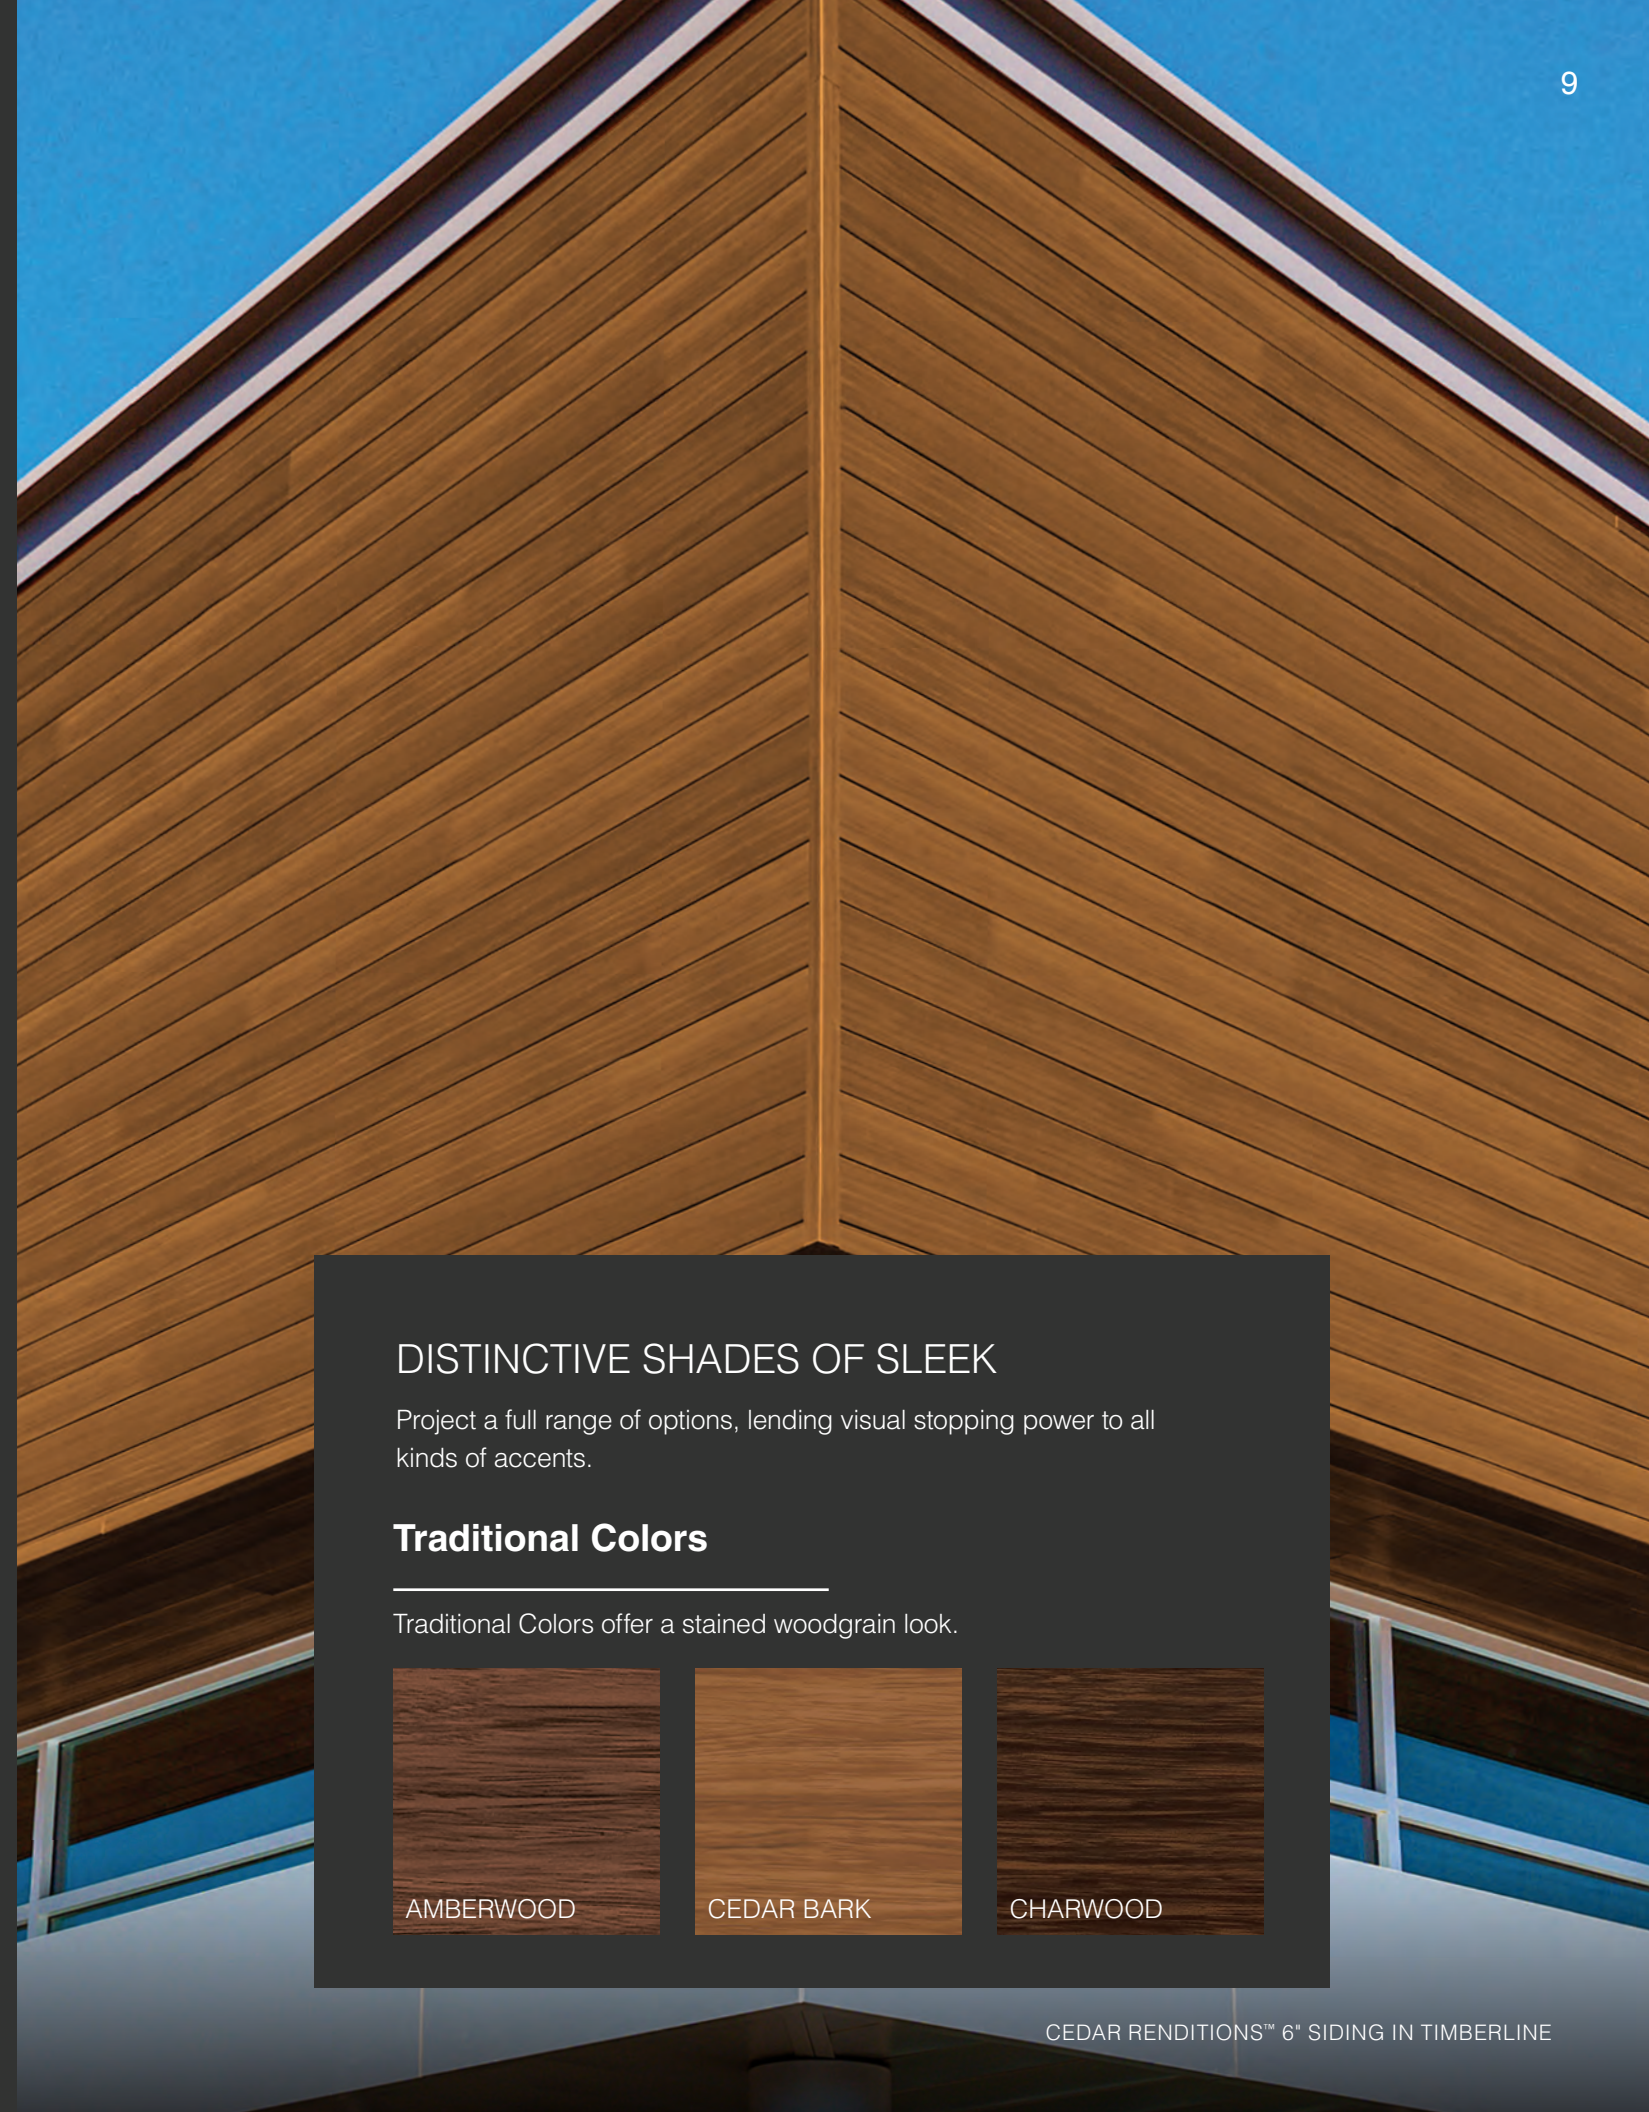

Delivering the beauty of stained wood
without the ongoing maintenance.

DISTINGUISH WITH HIGH DESIGN AND LOW MAINTENANCE.

Cedar Renditions™ by Royal® tells an unforgettable design story. Available in Siding, Soffit and Trim, its compelling aesthetics provide equal design strength as a complementary accent or exterior feature. Its real wood look takes your home to the next level.

Top Features:

- Look of stained wood
- Virtually maintenance free
- Moisture proof
- Easy to install
- Non-flammable
- 100% recyclable
- 25-year prorated limited warranty
- Panel supports up to 200 mph winds
- PVDF top coat offers a robust paint technology
- Overlapping design for longer lengths with horizontal panels

Push exteriors
forward with
the perfect
complement.

Premium Colors

MULTI-TONAL WOODGRAINS.

MULTI-LEVEL GORGEOUS.

Our premium colors contain panels with multiple dark, mid and lighter tonalities. When intermixed on a wall it creates a natural look, emulating the way real wood takes on stain.

DISTINCTIVE SHADES OF SLEEK

Project a full range of options, lending visual stopping power to all kinds of accents.

Traditional Colors

Traditional Colors offer a stained woodgrain look.

A one-of-a-kind,
high-design,
low-maintenance
sensation.