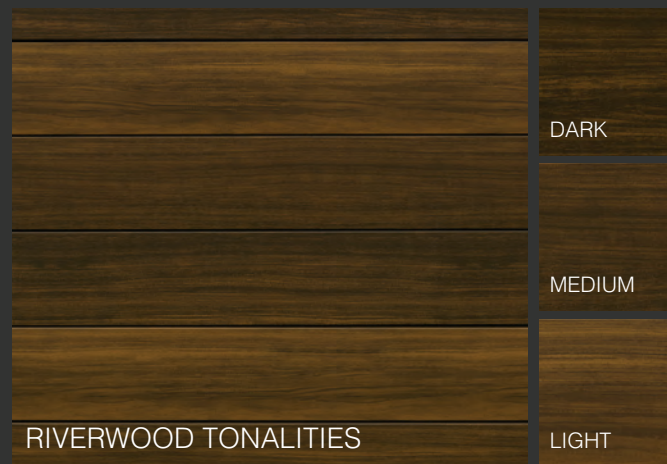

Push exteriors
forward with
the perfect
complement.

Premium Colors

MULTI-TONAL WOODGRAINS.

MULTI-LEVEL GORGEOUS.

Our premium colors contain panels with multiple dark, mid and lighter tonalities. When intermixed on a wall it creates a natural look, emulating the way real wood takes on stain.

DISTINCTIVE SHADES OF SLEEK

Project a full range of options, lending visual stopping power to all kinds of accents.

Traditional Colors

Traditional Colors offer a stained woodgrain look.

A one-of-a-kind,
high-design,
low-maintenance
sensation.